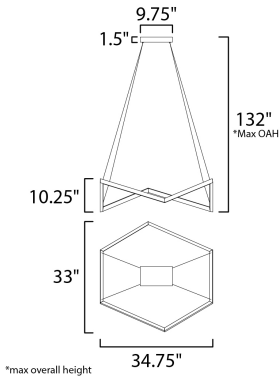

**MEASUREMENTS**

DIMENSION : 34.75" L x 33" W x 10.25" H  
 MAX OAH : 132" OAH  
 CANOPY : 6" W x 1.5" H x 9.75" L  
 HANGING WEIGHT : 7.7 lb

**LAMPING**

INPUT VOLTAGE : 120V  
 LUMENS : 3,500 Rated (2,200 Del.)  
 BULB : 1 x 50W LED PCB Integrated , 50W Total  
 BULB INCLUDED : (Integrated)  
 DIMMABLE : ELV  
 CRI : 80+ CRI  
 COLOR\_TEMP : 3000K